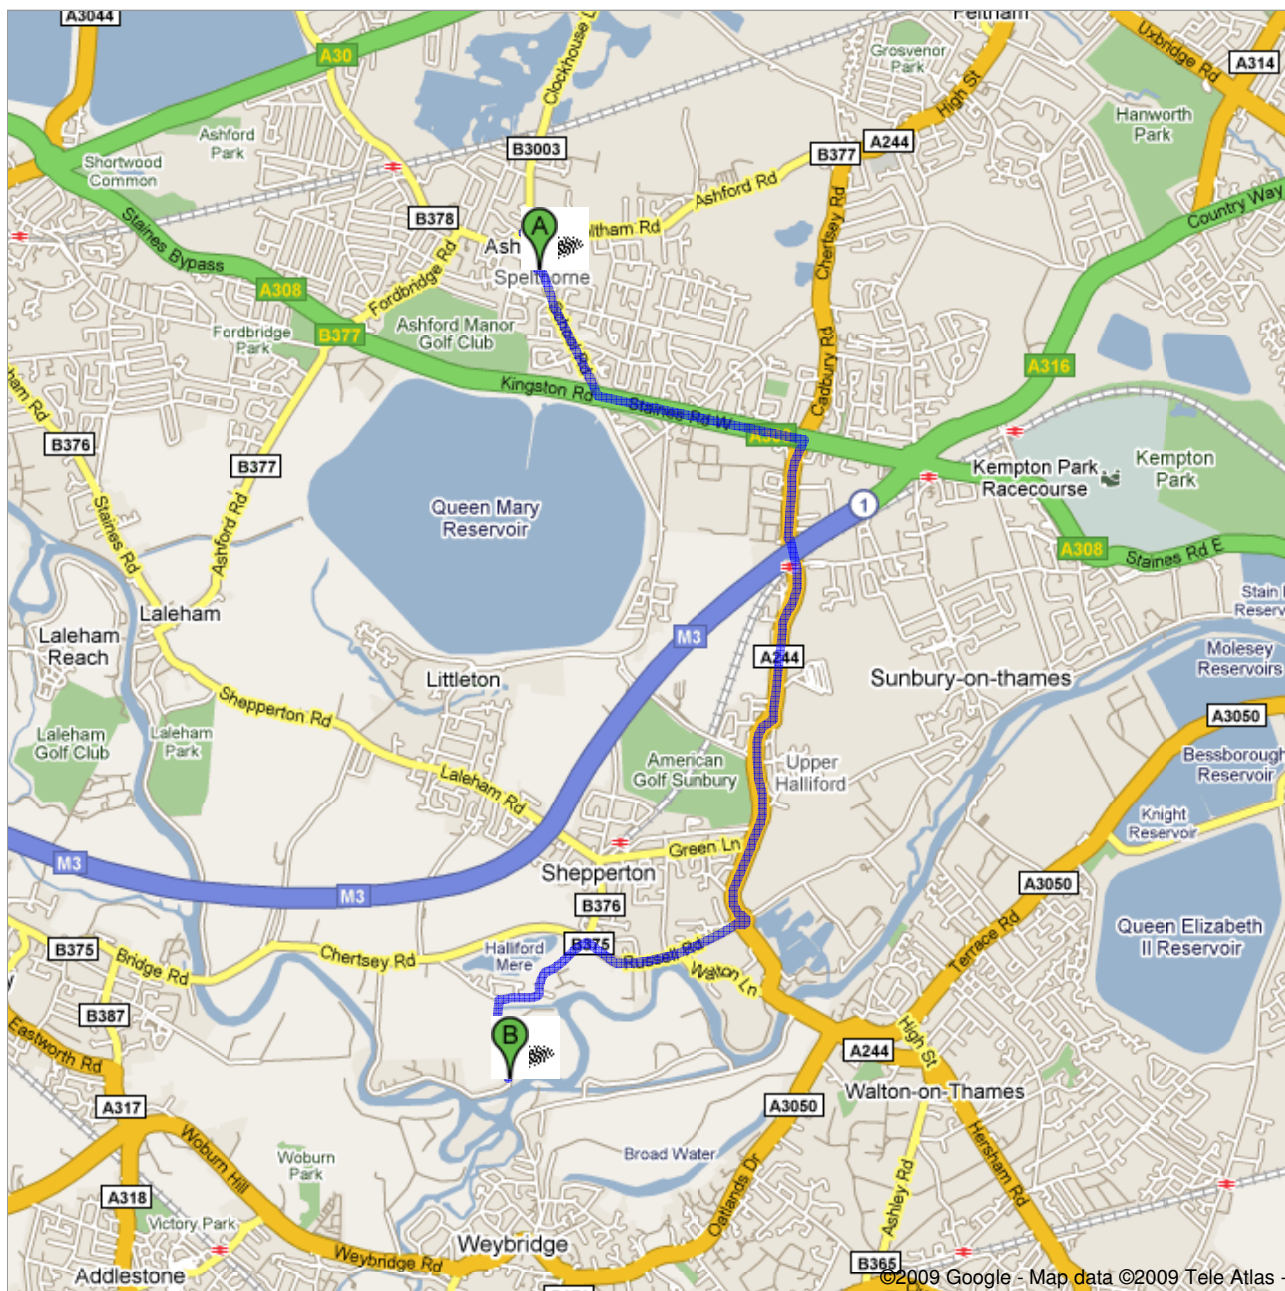

Directions to Desborough Sailing Club
Ferry Ln, Shepperton, TW17 - 01932 243354
5.4 mi – about 15 mins

 Convent Rd, Ashford, Middlesex TW15, United Kingdom

- | | |
|--|---------------------------|
| 1. Head north on Convent Rd toward B378/Convent Rd
About 1 min | go 0.1 mi
total 0.1 mi |
| 2. At the roundabout, take the 4th exit onto B378/Convent Rd
Continue to follow B378
About 2 mins | go 0.8 mi
total 0.9 mi |
|  3. Turn left at A308/Staines Rd W
About 2 mins | go 0.9 mi
total 1.8 mi |
|  4. Turn right at A244/Windmill Rd
Continue to follow A244
Go through 2 roundabouts
About 6 mins | go 2.0 mi
total 3.8 mi |
| 5. At the roundabout, take the 3rd exit onto B375/Russell Rd
About 2 mins | go 0.8 mi
total 4.6 mi |
| 6. At the roundabout, take the 1st exit onto Church Rd | go 0.2 mi
total 4.7 mi |
| 7. Continue on Chertsey Rd | go 0.3 mi
total 5.0 mi |
|  8. Turn left at Ferry Ln
Destination will be on the left
About 1 min | go 0.3 mi
total 5.4 mi |

 Desborough Sailing Club
Ferry Ln, Shepperton, TW17 - 01932 243354

These directions are for planning purposes only. You may find that construction projects, traffic, weather, or other events may cause conditions to differ from the map results, and you should plan your route accordingly. You must obey all signs or notices regarding your route.

Map data ©2009 Tele Atlas